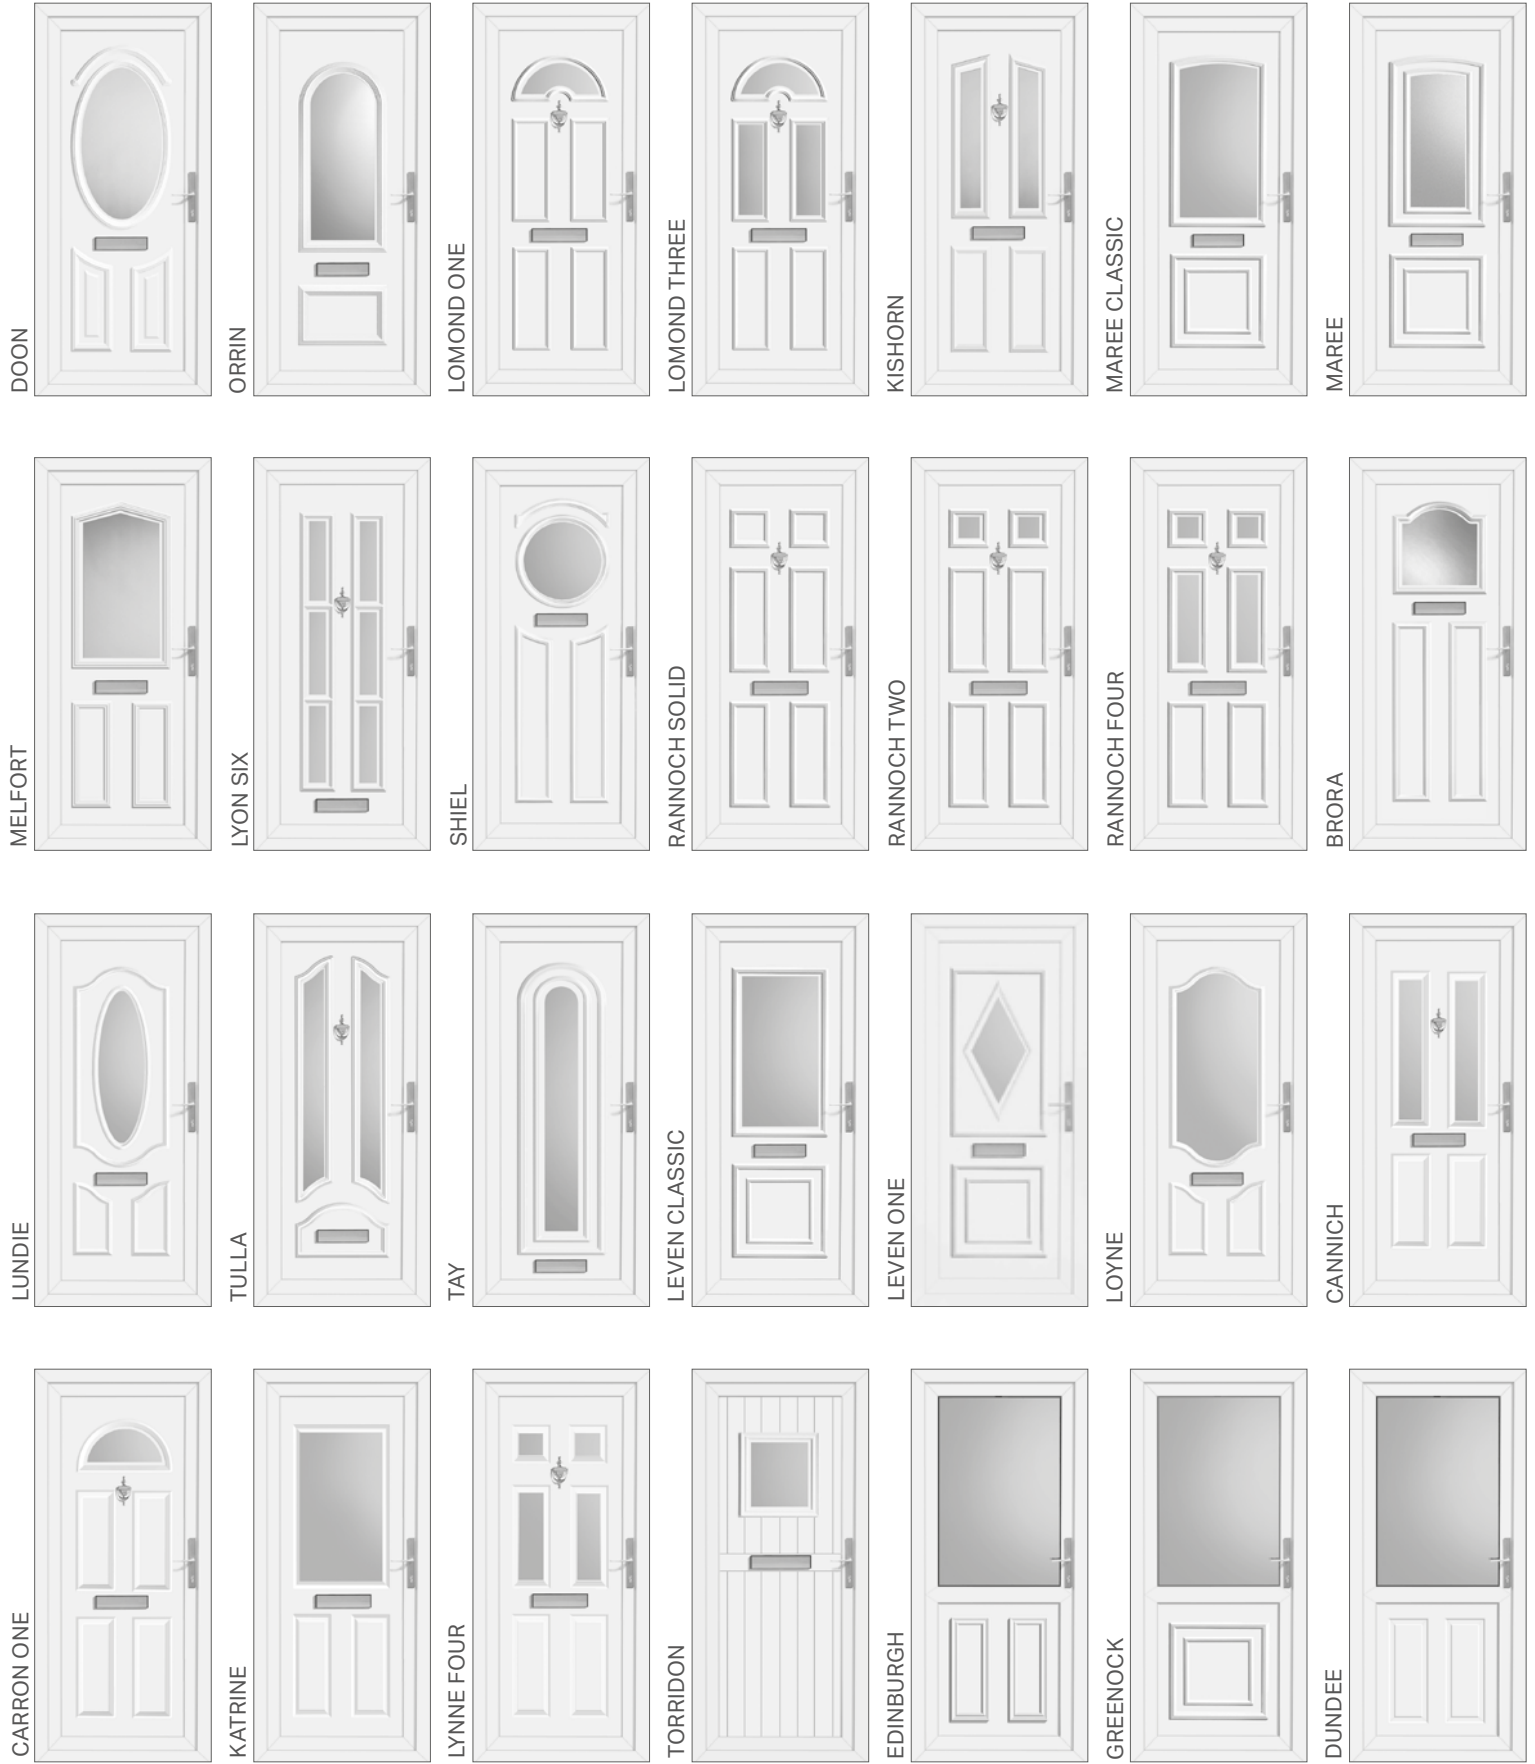

virtuoso  
DOORS BY DESIGN

PVCu Collection